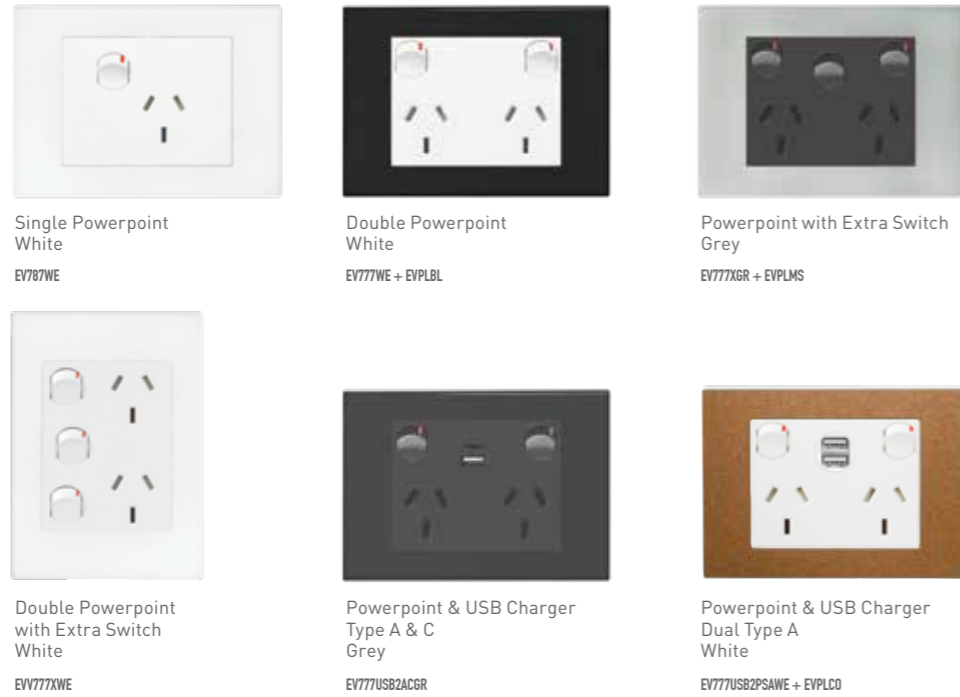

# RANGE SNAPSHOT

Excel VIVO offers a wide range of electrical functions in addition to switches and sockets, including electronic dimmers, USB chargers, TV connectors, bluetooth sound system, sensors and wireless chargers.

## SWITCHES

Available in 1-6 gang options. Can be mounted vertically or horizontally

Architrave White  
LNA770/1WE

Rocker White  
EV770/1WE + EVPLPI

Rocker Grey  
EV770/3GR + EVPLMT

Rocker White  
EV770/5WE + EVPLKH

## POWERPOINTS

Choose from a complete range of powerpoints for every position

Single Powerpoint White  
EV787WE

Double Powerpoint White  
EV777WE + EVPLBL

Powerpoint with Extra Switch Grey  
EV777XGR + EVPLMS